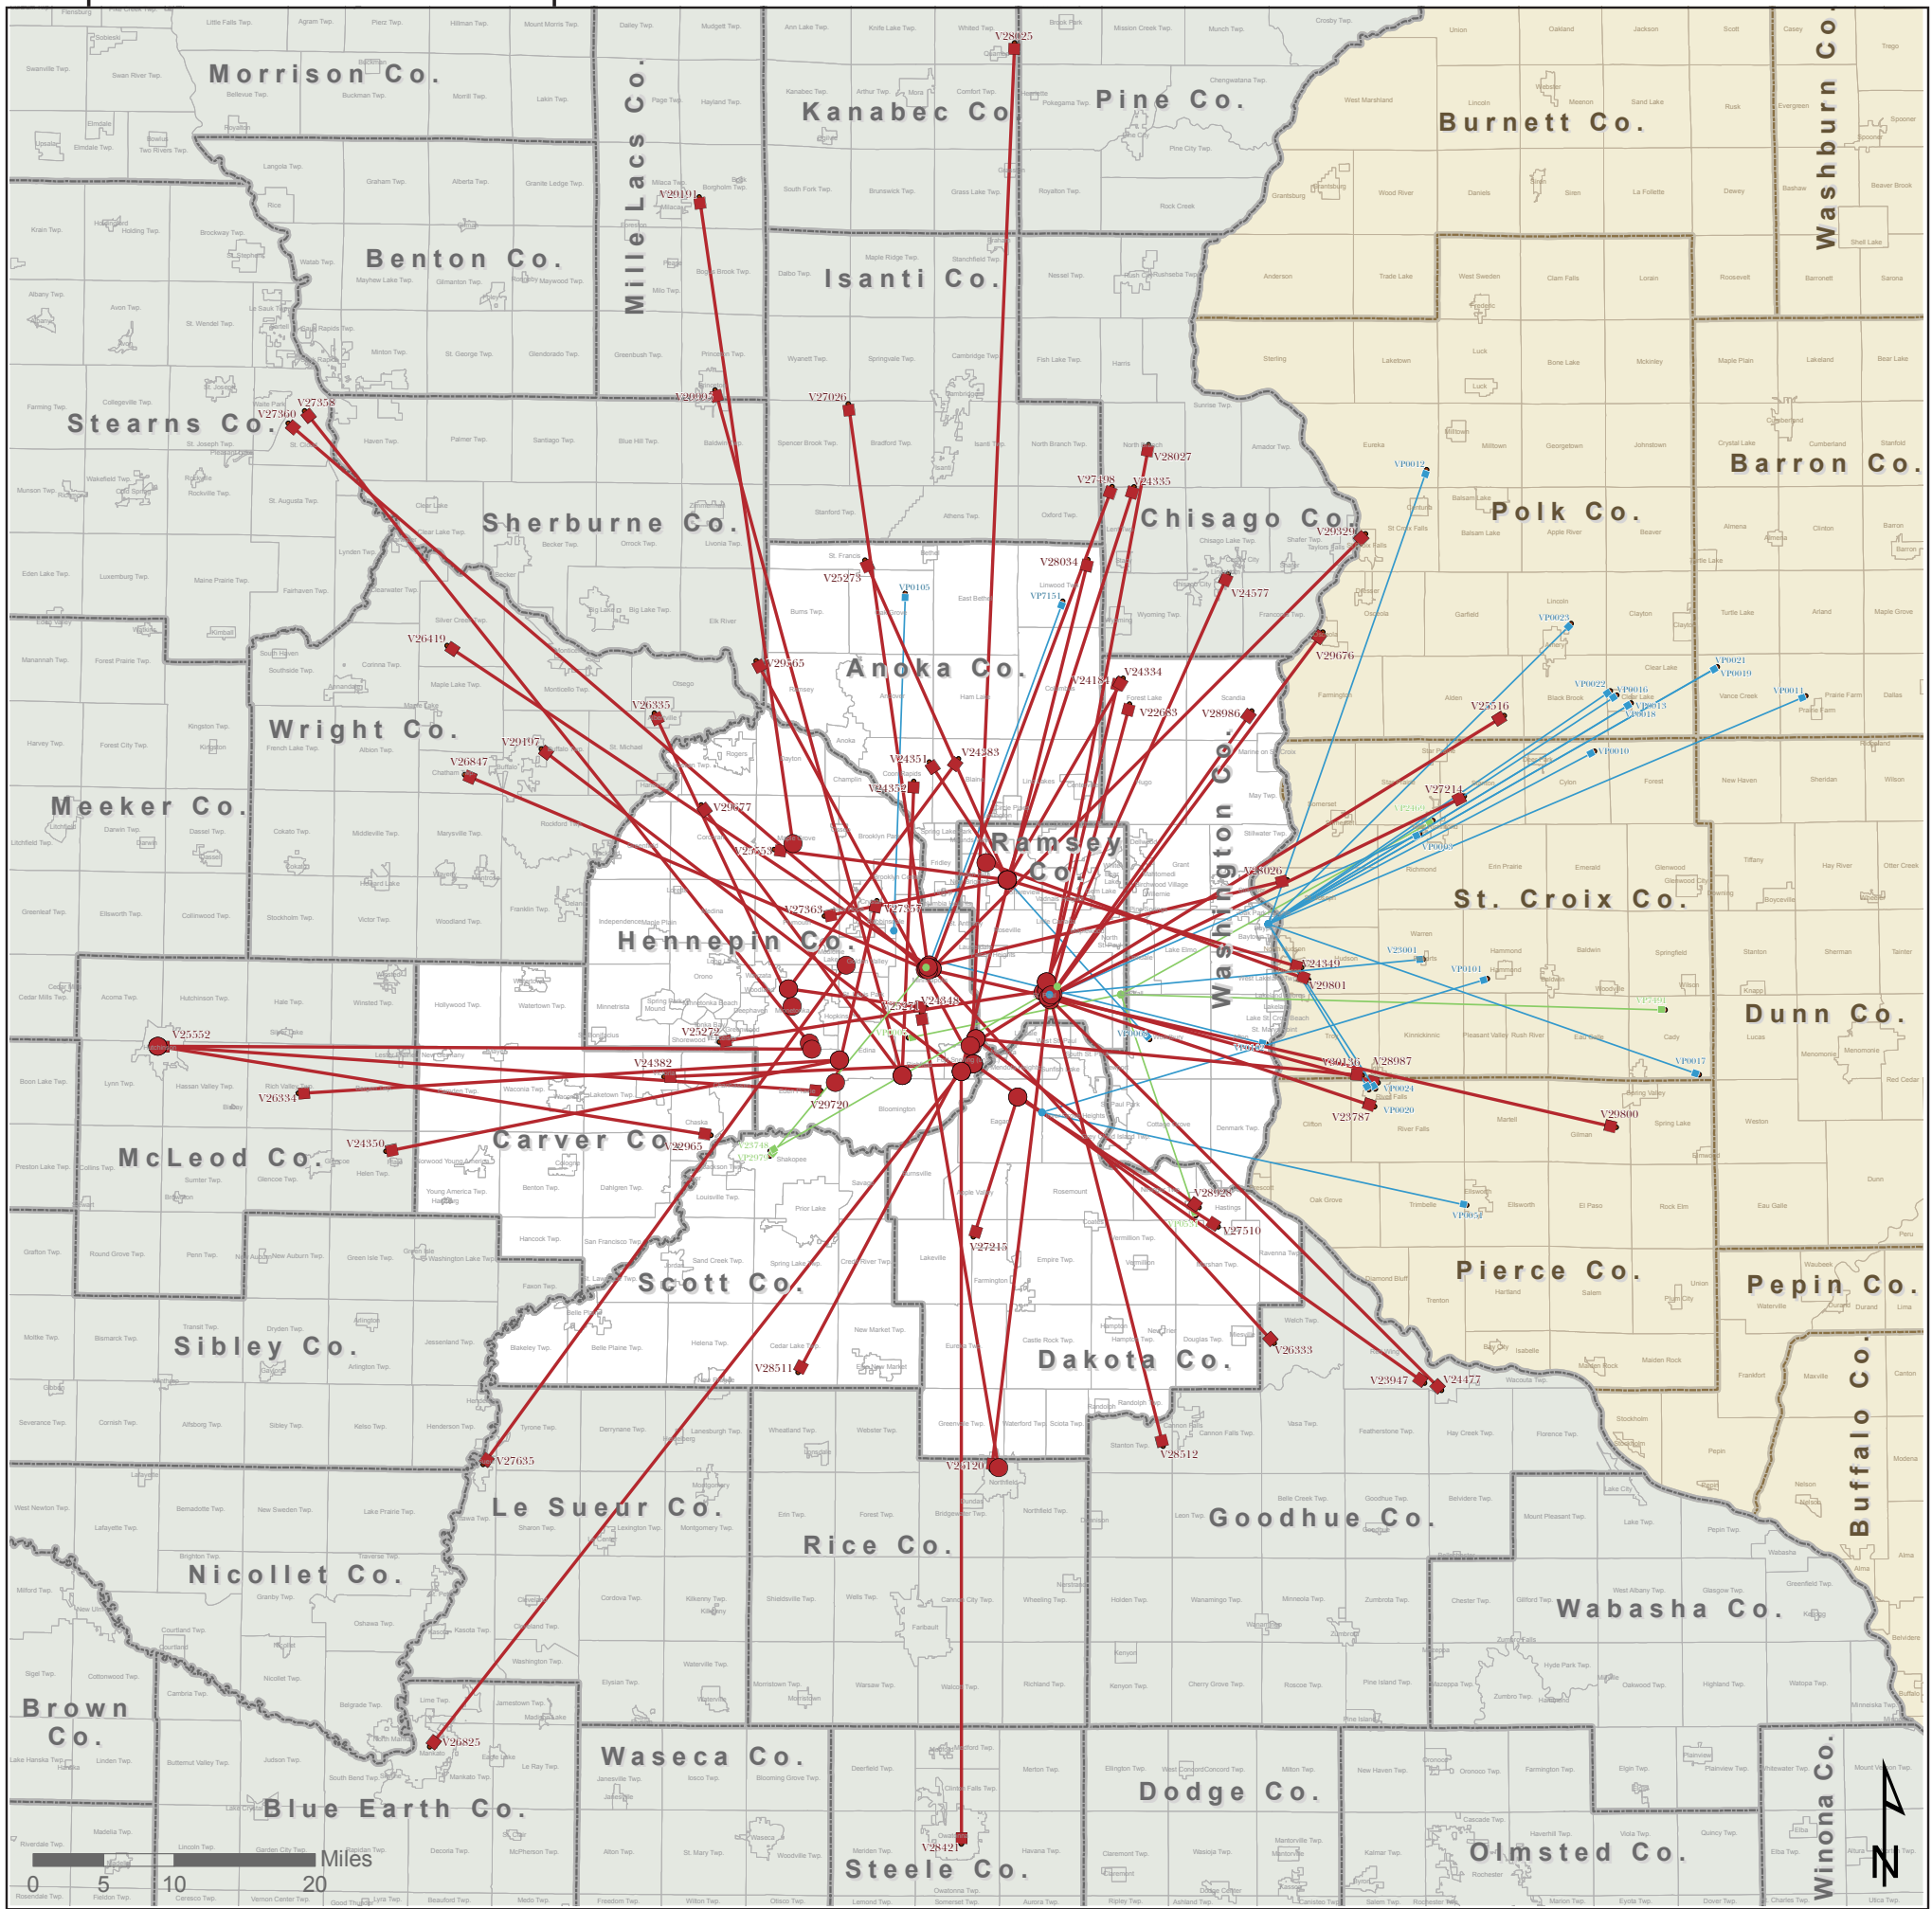

Van-GO! Pool Locations

July 2009

Pool Trips - 87 total

- Home → Work
- Van-GO - 60
- Private - 21
- Other - 6